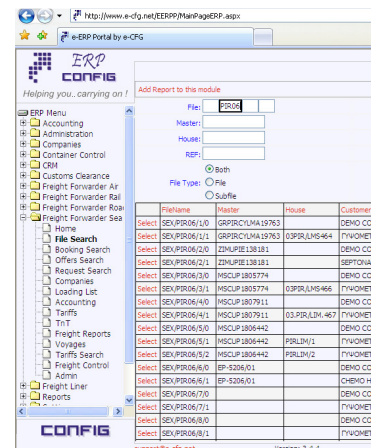

Head Office
Config Ltd
5 Strati Mirivilli str,
2044 Strovolos, Cyprus
Tel: +357 22 664555
Fax: +357 22 677485

India Office
Config PVT. Ltd
101/103 A Wing, Arjun Center,
Govandi Station Road, Mumbai,
400 088, India
Tel: +91 22 2555 2244-46
Fax: +91 22 2555 2249

Far East Office
Config Ltd PTE Singapore
No2 Leng Kee Road,
Thye Hong Center #03-04A
159086, Singapore
Tel: +65 64797705
Fax: +65 64799096

Europe Office
Config Ltd
72 Androutsou str,
18532 Piraeus, Greece
Mobile: +30 694 5233323
Tel: +30 210 4122009
Fax: +30 210 4100309